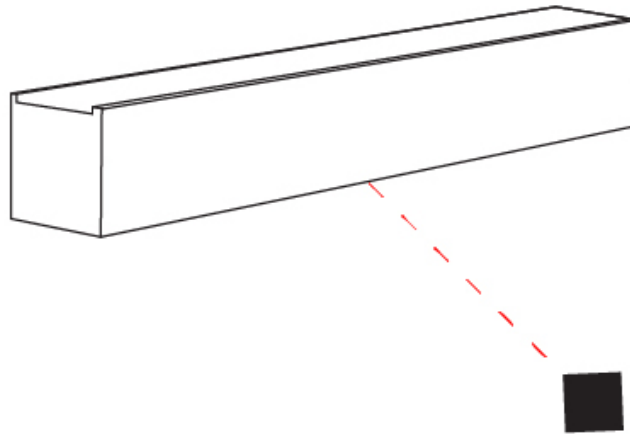

LED60 SURFACE

D72015-

PROJECT	_____
TYPE	_____
SPECIFIER	_____
QUANTITY	_____
DATE	_____